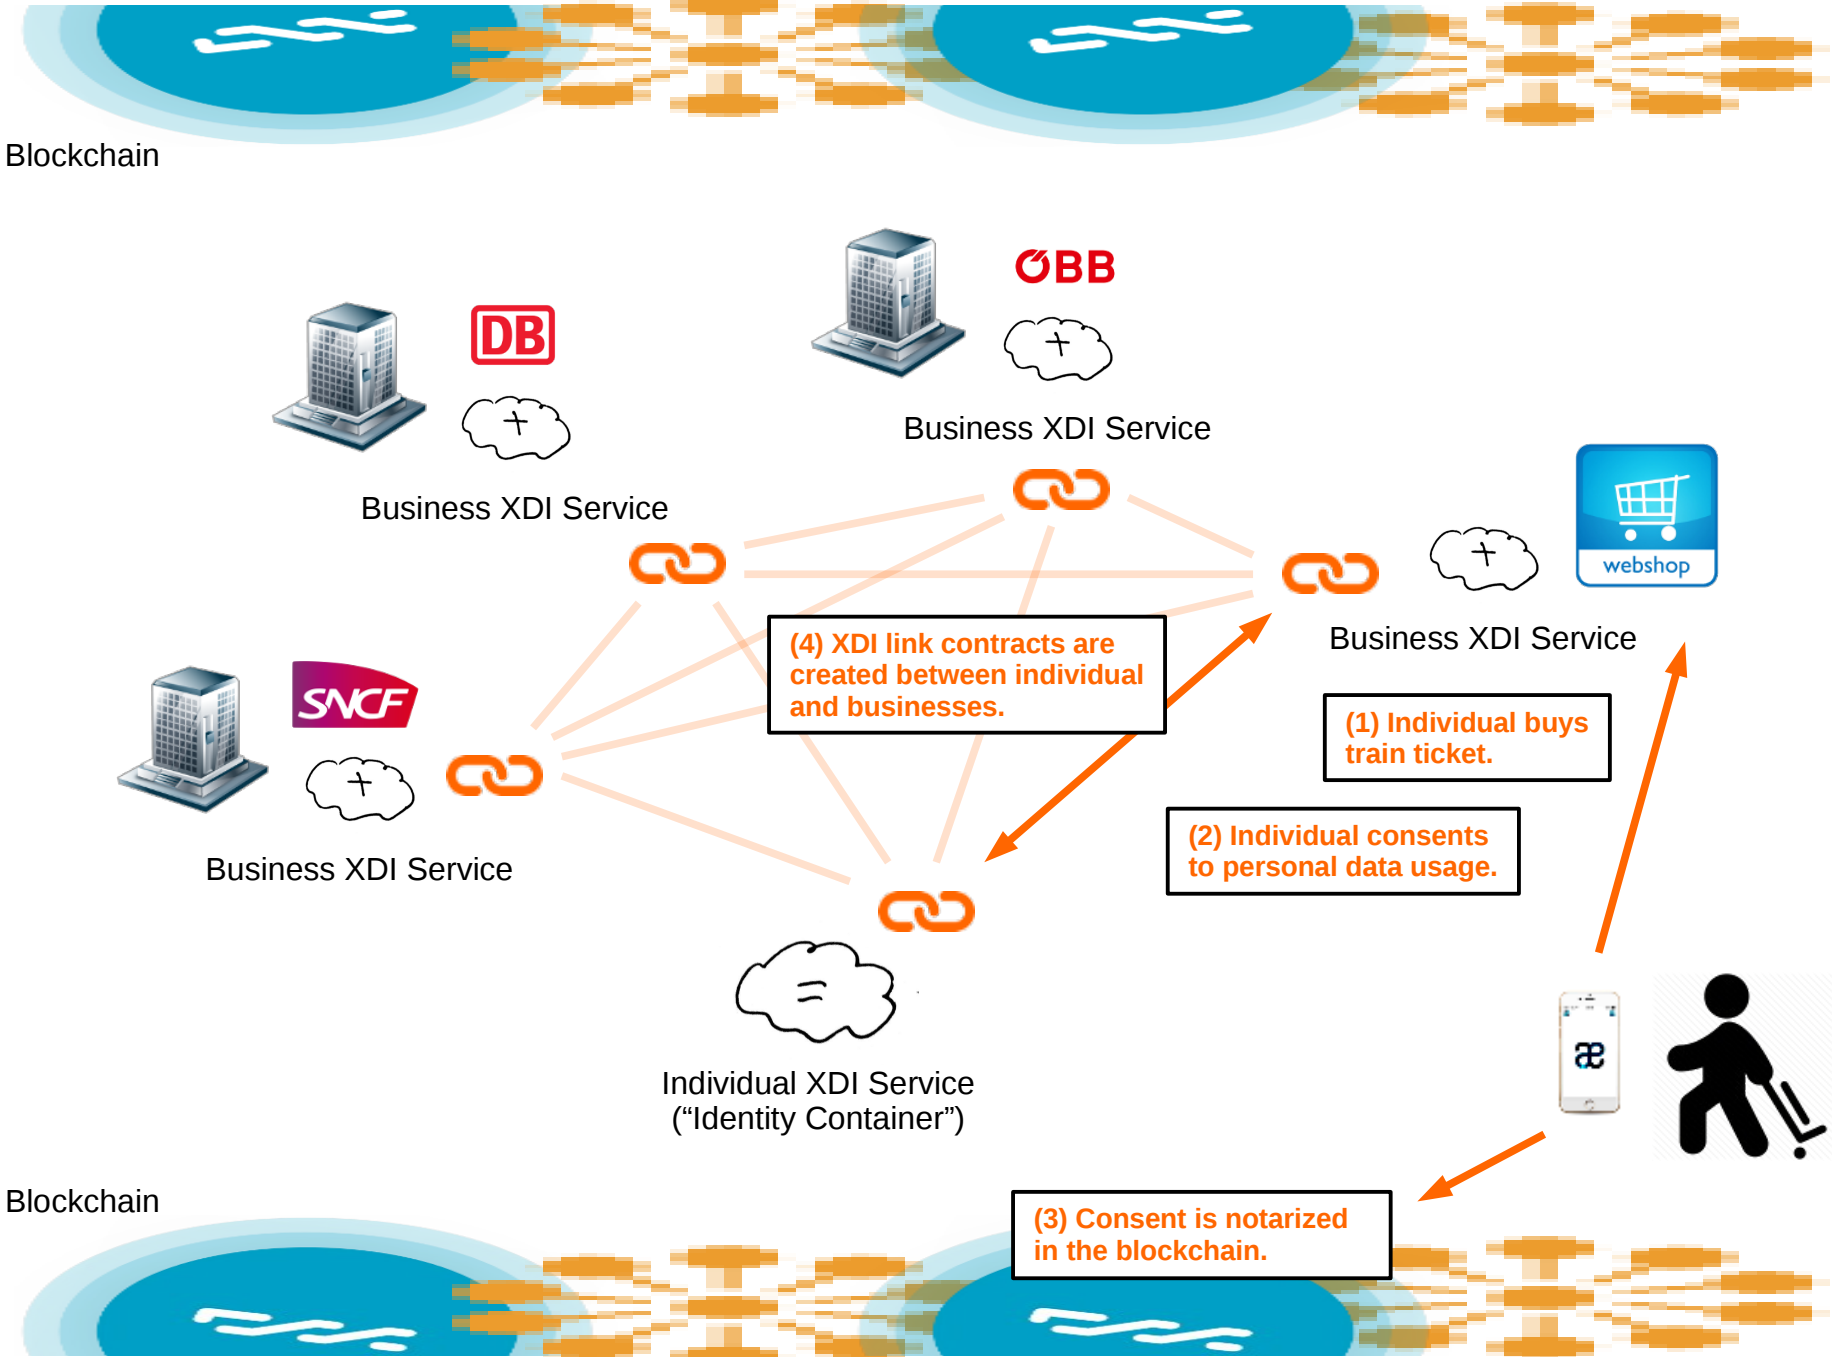

ÆTERNAM XDI Demo

Blockchain

Business XDI Service

Individual XDI Service
("Identity Container")

Blockchain

1. Individual signs up for ÆTERNAM.

Blockchain

Business XDI Service

Business XDI Service

Business XDI Service

Business XDI Service

(1) DID is created in individual's wallet.

Individual XDI Service ("Identity Container")

(3) DID is added to XDI identity container.

(2) DID is registered in the blockchain.

Blockchain

2. Individual buys train ticket.

3. Status of train journey is updated.