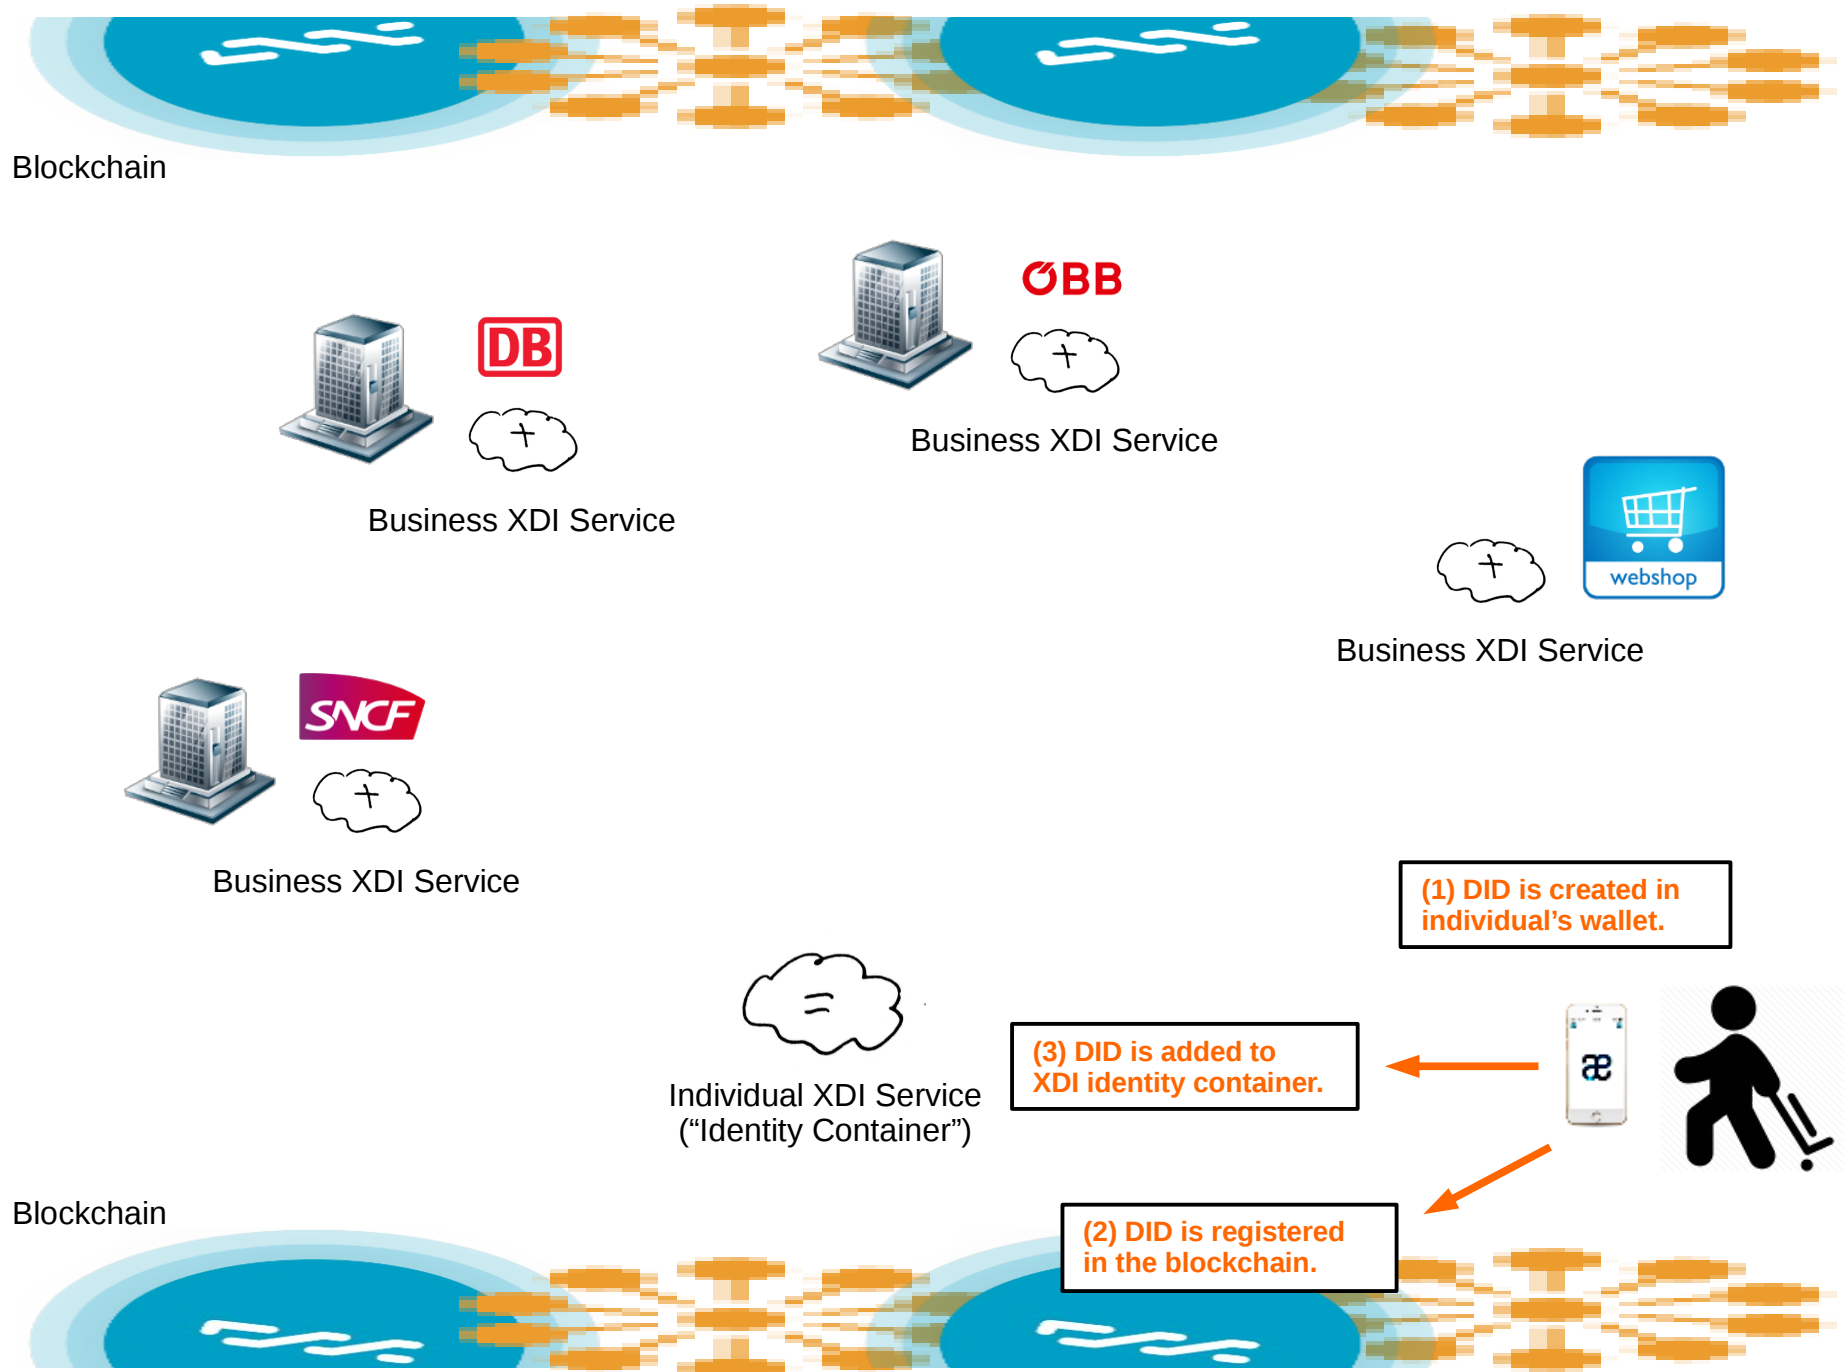

ÆTERNAM XDI Demo

Blockchain

Business XDI Service

Individual XDI Service
("Identity Container")

Blockchain

1. Individual signs up for ÆTERNAM.

Blockchain

Business XDI Service

Business XDI Service

Business XDI Service

Business XDI Service

(1) DID is created in individual's wallet.

Individual XDI Service ("Identity Container")

(3) DID is added to XDI identity container.

(2) DID is registered in the blockchain.

Blockchain

2. Individual buys train ticket.

3. Status of train journey is updated.